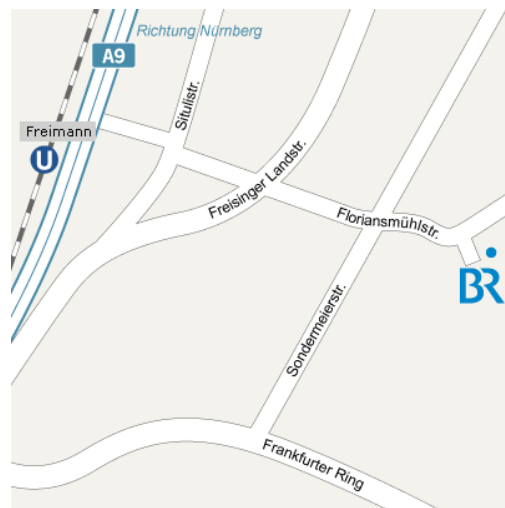

### From the Main Train Station (Hauptbahnhof):

Take U4 or U5 (Direction “Arbellapark” or “Neuperlach Süd”) and change at “Odeonsplatz” to U6 (Direction “Fröttmaning” or “Garching”). (You pass “Nordfriedhof” where the Ibis Hotel is located.) Get out at “Freimann”, walk a few steps alongside the U6, then switch to the right and take the underpass. Then just walk straight on until - after 15-20 minutes - you reach Bayerischer Rundfunk:

### From the Ibis Hotel:

The U6-station “Nordfriedhof” is just in front of the hotel. Take direction “Fröttmaning” or “Garching” and follow the instructions above.

### Alternative way in the morning:

As there is a Shuttle bus in the morning you may get out of the U6 at “Studentenstadt” and change to Bus 181 direction “Bayerischer Rundfunk”. The bus leaves at 8:42 and stops directly at BR.

**Address of the venue:**

Bayerischer Rundfunk (Bavarian Broadcasting)  
TV-Center Freimann  
Floriansmuehlstrasse 60  
80939 Munich